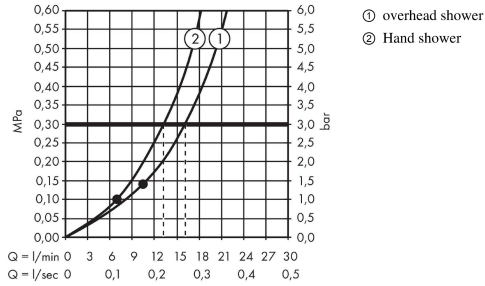

#### product features

- consists of: overhead shower, hand shower, shower thermostat, shower hose, slider, shower bar
- overhead shower Croma 280
- shower head size overhead shower: 280 mm
- spray type overhead shower: RainAir
- ball-joint: overhead shower angle adjustable
- fully chrome-plated spray disc
- spray type hand shower: Massage spray, IntenseRain, SoftRain
- maximum flow rate at 3 bar: 16 l/min
- flow rate RainAir spray (at 3 bar): 16 l/min
- minimum flow pressure: 1 bar
- operating pressure: min. 1 bar/max. 10 bar
- pipe can be shortened in height
- shower bar diameter: 22 mm
- height-adjustable hand shower holder
- shower arm length overhead shower: 400 mm
- swivel shower arm
- thermostat Ecostat Comfort
- safety lock at 40° C
- adjustable hot water limitation
- outlets controlled via turning handle
- suitable for continuous flow water heaters
- mounting type: exposed installation
- connection dimension DN15
- connection thread G ½
- centre distance 150 ± 12 mm

### Design awards

reddot award 2017  
winner

**Croma Select S**  
**Showerpipe 280 1jet with thermostat**  
 Surfaces: **Chrome** Article Number: **26790000**

Product image

Scale drawing

Flowchart

**Croma Select S**  
**Showerpipe 280 1jet with thermostat**  
 Surfaces: **Chrome** Article Number: **26790000**