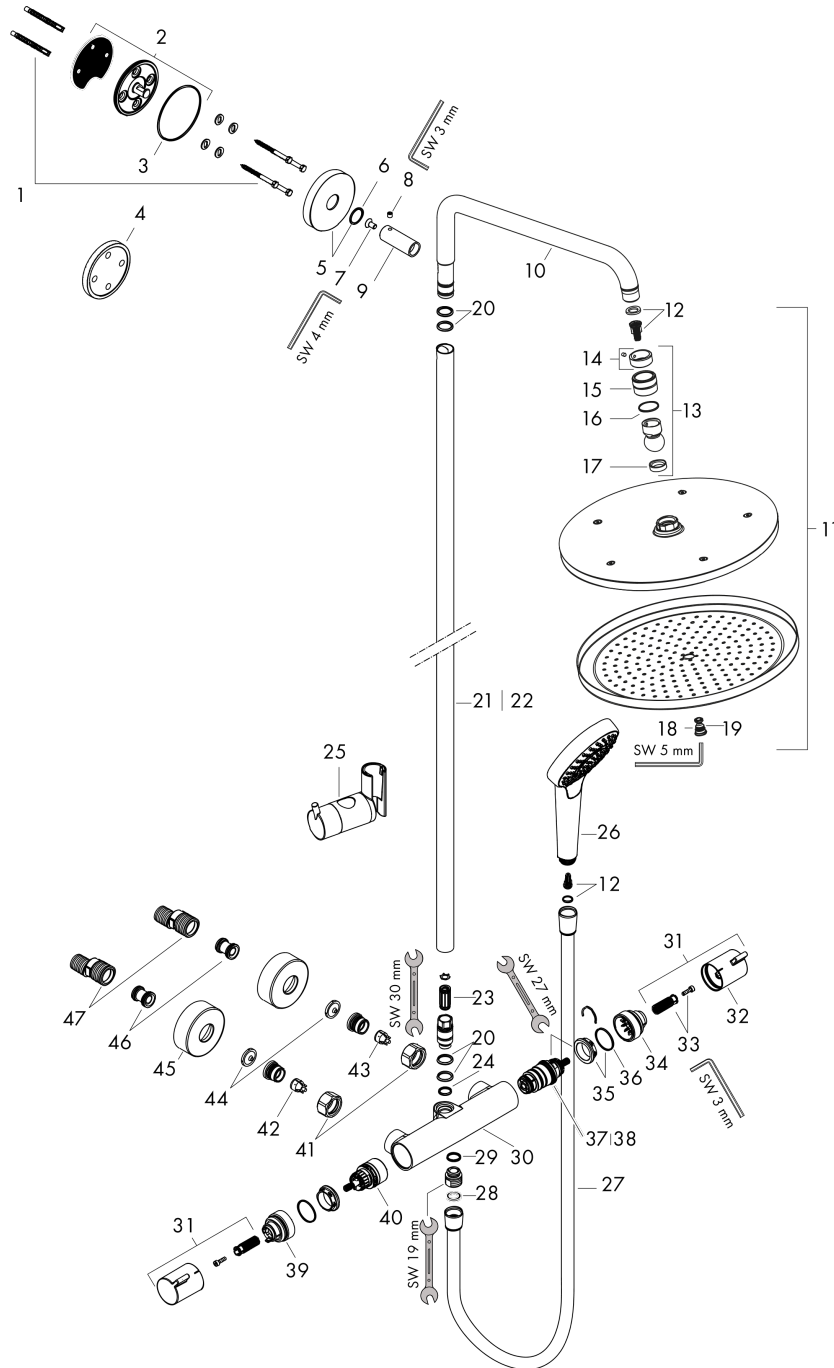

Croma Select S
Showerpipe 280 1jet with thermostat
Surfaces: **Chrome** Article Number: **26790000**

Exploded Drawing

Year of production: >08/19

Croma Select S
Showerpipe 280 1jet with thermostat
Surfaces: **Chrome** Article Number: **26790000**

Spare part list

Year of production: >08/19

Pos.	Description	Article Number	Price	PU
1	mounting set	98716000	-	1
2	wall flange	95688000	-	1
3	O-Ring 50x2	98187000	-	1
4	tile-matching-disk	95239000	-	1
5	escutcheon Ø 60 mm	95692000	-	1
6	O-ring 20x2	98165000	-	1
7	screw	92137000	-	1
8	hollow set screw M6x5	98447000	-	1
9	sleeve	92166000	-	1
10	shower arm	95985000	-	1
11	head shower	26220000	-	1
12	filter insert	97708000	-	1
13	ball joint	98941000	-	1
14	lock washer	98942000	-	1
15	nut	97958000	-	1
16	lever collar	97536000	-	1
17	seal	97606000	-	1
18	air jet	95794000	-	1
19	O-ring 7x2	98419000	-	1
20	O-ring 15x2,5	98131000	-	1
21	pipe 1030 mm	95915000	-	1
22	pipe 1400 mm	95983000	-	1
23	noise reduction	95009000	-	1
24	O-ring 12x2,25	98382000	-	1
25	support, assy	97651000	-	1
26	handshower	26800400	-	1
27	shower hose Isiflex'B 1,60 m	28276000	-	1
28	seal	98058000	-	1
29	O-ring 14x2	98129000	-	1
30	Thermostat	92147000	-	1
31	handle	95836000	-	1
32	pushbutton	92848000	-	1
33	handle fixing set	95843000	-	1
34	safety set	95839000	-	1
35	nut	98913000	-	1
36	O-ring 26x1,5	98390000	-	1
37	thermostat cartridge	98282000	-	1
38	cartridge for exchanged connections	92373000	-	1
39	stop ring for flow control	95927000	-	1
40	shut off unit with selector	98283000	-	1
41	set of nuts	96157000	-	1