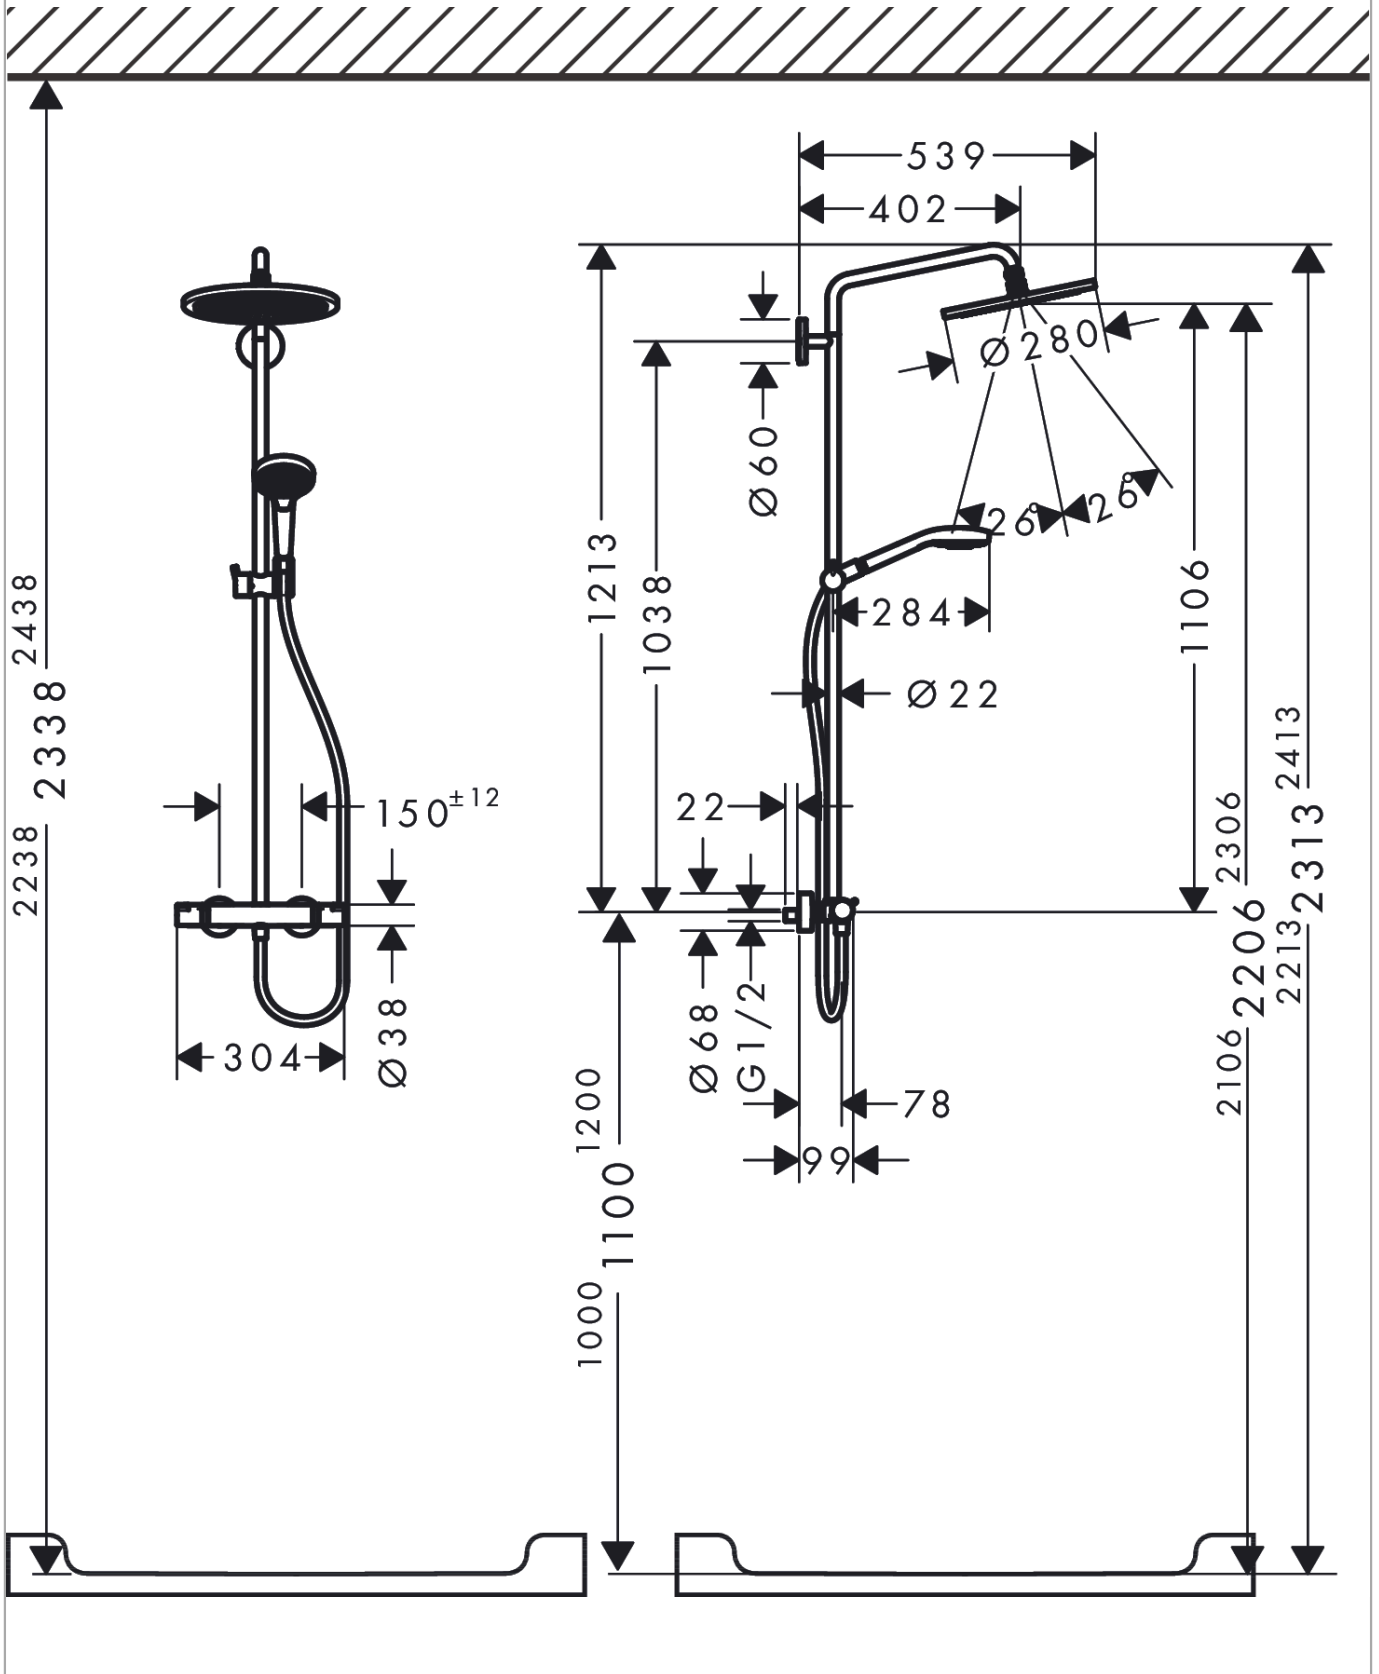

Croma Select S
Showerpipe 280 1jet with thermostat
Surfaces: **Chrome** Article Number: **26790000**

Installation examples