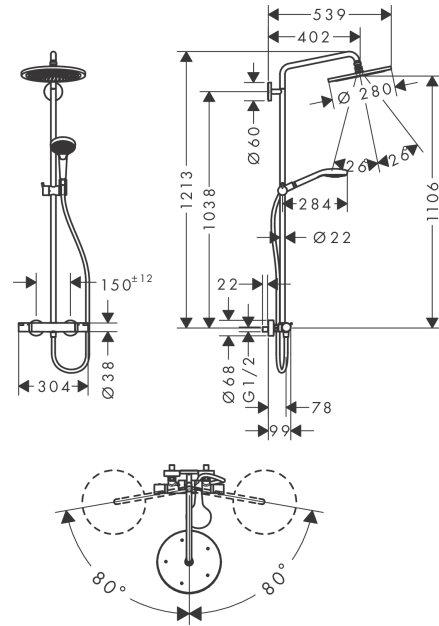

Scale drawing